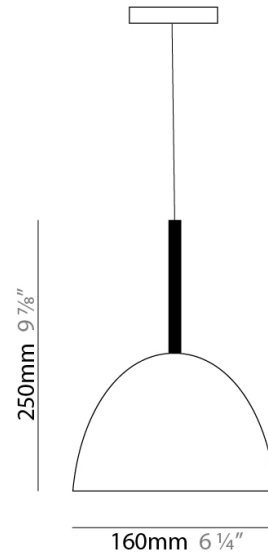

WILLY SUSPENSION

D81060

GENERAL

Series: Willy

Brand: Panzeri

Division: Design

Mounting Type: Suspension

Mounting Location: Ceiling

Subcategory: Pendant

PHYSICAL

Shape: Bell

Diameter (mm): 160

Diameter (in): 6 ¼

Height (mm): 250

Height (in): 9 ⅞

Max. Overall Height (mm): 2250

Max. Overall Height (in): 88 ⅞

Light Distribution: Direct

Weight (kg): 1.23

Weight (lbs): 2.7

Diffuser: Black Blown Glass

Fixture Finish: Metallic Gray

Fixture Material: Metal

ELECTRICAL

Number of Lamps: 1

Lamp Type: LED Retrofit

Lamp Shape: T4

Bulb Included: Bulb Not Included

Total Output Wattage (W): 3

Max. Wattage Per Lamp (W): 3

Lamp Base: G9

Input Voltage (V): 120

LED

OPTICAL

RATINGS AND CERTIFICATIONS

Certified By: CSA Certified to UL and CSA Standards

IP rating: IP20