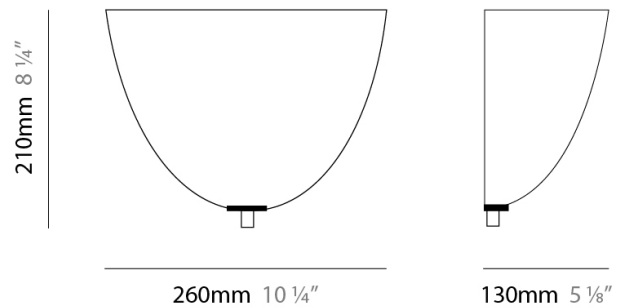

PROJECT	_____
TYPE	_____
NOTES	_____
QUANTITY	_____
DATE	_____

WILLY SURFACE

D83027

GENERAL

Series: Willy
Brand: Panzeri
Division: Design
Mounting Type: Surface
Mounting Location: Wall
Subcategory: Uplight

PHYSICAL

Shape: Dome
Length (mm): 260
Length (in): 9 7/8
Height (mm): 210
Height (in): 8 1/4
Extension (mm): 130
Extension (in): 5 1/8
Light Distribution: Omnidirectional
Weight (kg): 1.63
Weight (lbs): 3.6
Diffuser: Matte White Blown Glass
Fixture Finish: Metallic Gray
Fixture Material: Glass / Aluminum

ELECTRICAL

Number of Lamps: 1
Lamp Type: LED Retrofit
Lamp Shape: T4
Bulb Included: Bulb Not Included
Total Output Wattage (W): 5
Max. Wattage Per Lamp (W): 5
Lamp Base: G9
Input Voltage (V): 120

LED

OPTICAL

RATINGS AND CERTIFICATIONS

Certified By: CSA Certified to UL and CSA Standards
IP rating: IP20